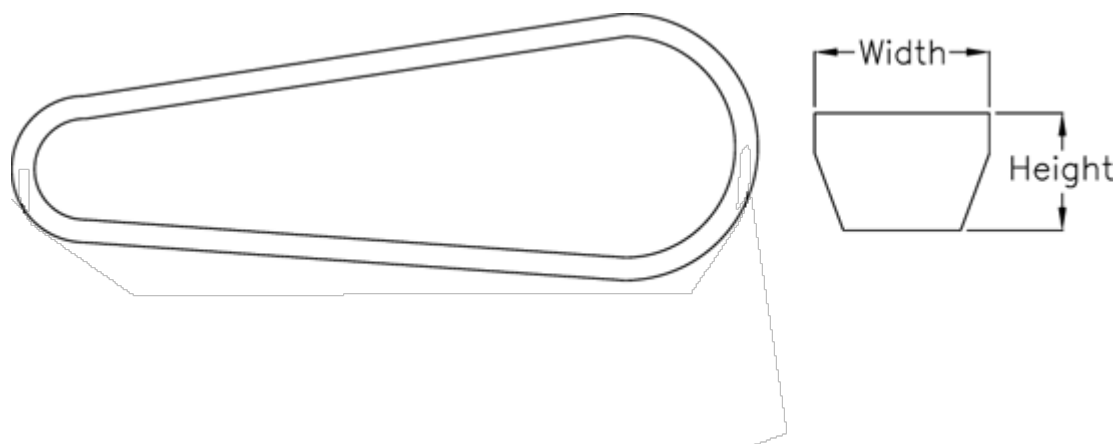

Data Sheet

Article number: 601962461450

Description: Gates V-belt SPZ 1450 Ld 1450
DELTA NARROW

Measures

Datum length	= 1450
Height	= 8
Width	= 10